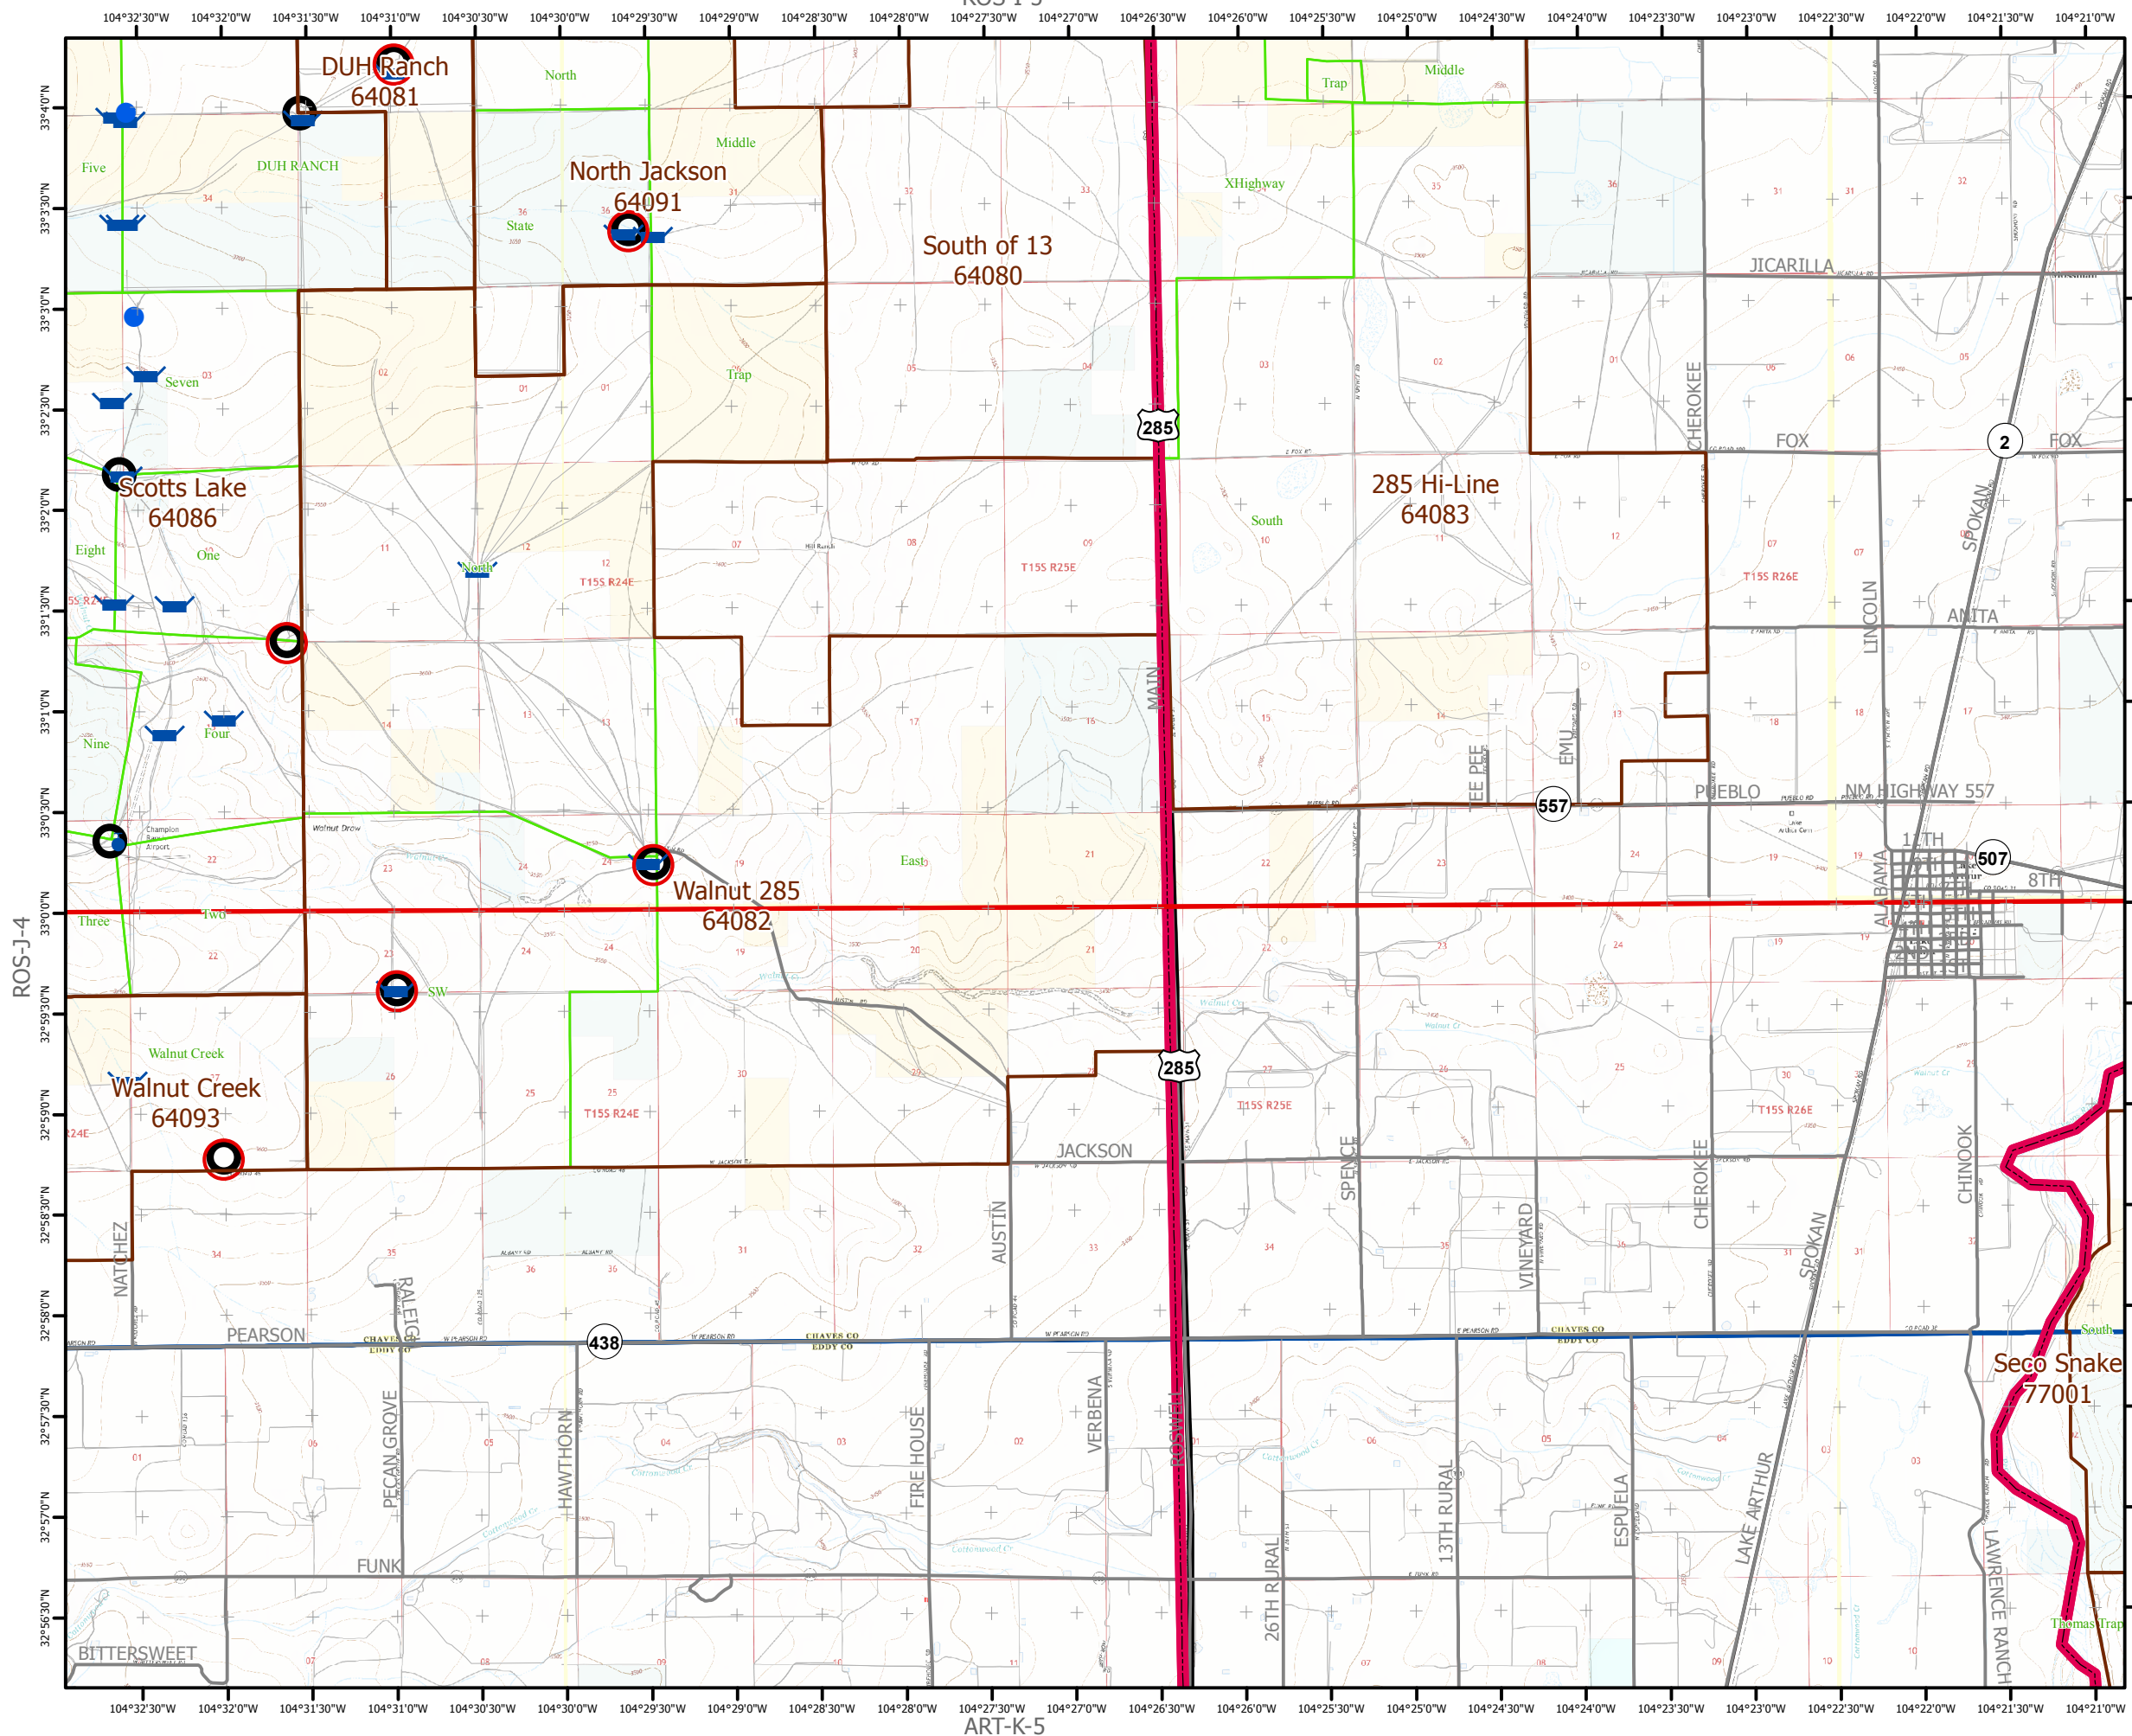

PECOS DISTRICT IAZ ATLAS MAP SHEET ROS-J-5

NOTES

- Base Water
- Corrals and loading chutes
- Storage tank
- Trough
- Well with Storage
- Grazing Allotments
- Bureau of Land Management
- Private
- State
- State Game & Fish

No Warranty is made by the Bureau of Land Management as to the accuracy, reliability, or completeness of these data for individual use or aggregate use with other data, or for purposes not intended by the BLM. Spatial information may not meet National Map Accuracy Standards. This information is subject to change without notification.